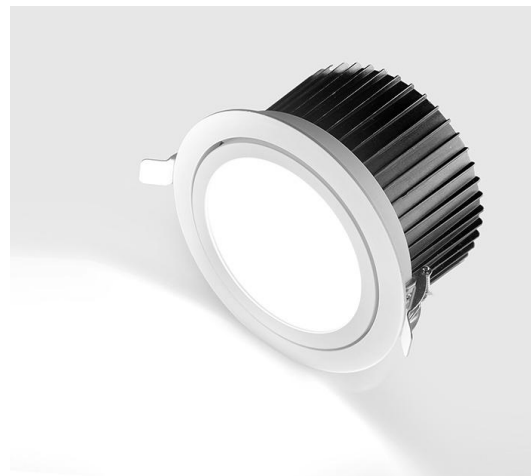

ELECTRICAL PARAMETERS

Input Voltage:	100-240VAC
Power Consumption:	26W
LED Driver Classification:	Remote, Constant Current
Light Source Classification:	Sharp® High Power-LED

MECHANICAL SPECIFICATIONS

Body Configuration:	Tilt/Adjustable
IP Protection Rating:	IP44
Trim Diameter:	150mm
Ceiling Cutout:	140mm
Standard Colour/Finish:	White / Black
Recommended Ambient Temp:	15°C - 45°C

CONFIGURATION OPTIONS

- Standard dimmable LED driver included
- DALI dimmable driver available by special request
- Custom trim colours available by special request

PHOTOMETRIC INFORMATION

Typical Lumen Efficacy:	95lm/W
CCT Colour Temperature:	3000K/4000K/6500K
Colour Rendering (Ra):	>90Ra
Beam Angle/Viewing Angle:	60°

CONTROL OPTIONS

This product can be customised or configured according to the needs of your project. Dimming and control options are available by special request. Control protocols include DALI, Casambi, Wireless, 1-10V, analogue dimming.

CASAMBI

COMPLIANCE & CERTIFICATION

- IESNA2002
- AS/NZS60598, LM79, LM80
- Lifespan: Exceeds 50,000hrs @ L70

ORDERING INFORMATION

Model Number:	RV3126
Specify LED CCT:	3000K/4000K/6500K
Specify Beam Angle:	60°
Specify Finish/Colour:	White
Dimmable LED Driver:	Included
Control Option:	Phase Dimmable / DALI / Casambi / DMX

All product details are subject to change without notice. Final specifications may vary.

toll-free: 1300 295 367

email: mail@industrialight.com.au

sales reps:

mobile: 0488 839 917

mobile: 0488 844 503