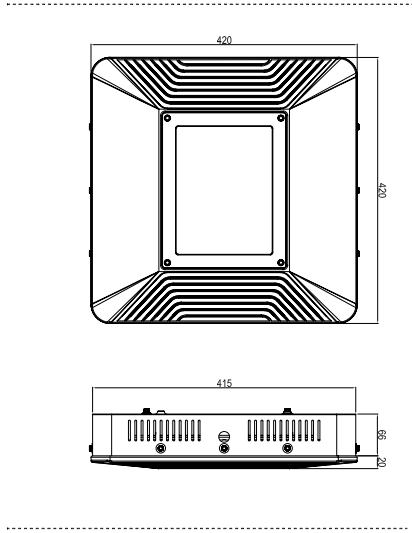

### MECHANICAL SPECIFICATIONS

Minimum IK Rating:	IK09
IP Protection Rating:	IP65
Nominal Dimensions:	420x420x140mm
Construction Material:	Die Cast Aluminium Alloy
Standard Colour/Finish:	Powdercoated White
Recommended Ambient Temp:	-40°C - 50°C
Nominal Net Weight:	7.8KG

All product details are subject to change without notice. Final specifications may vary.

CP800 DIMENSIONS (CP800 SURFACE MOUNTED)

**CP800 SERIES  
VARIOUS MOUNTING  
OPTIONS**

**CP800STX  
Thru-Canopy Mounted**

**CP800  
Surface Mounted**

**CP800  
Recessed 42x420mm**

**CP500R  
Recessed 600x600mm**