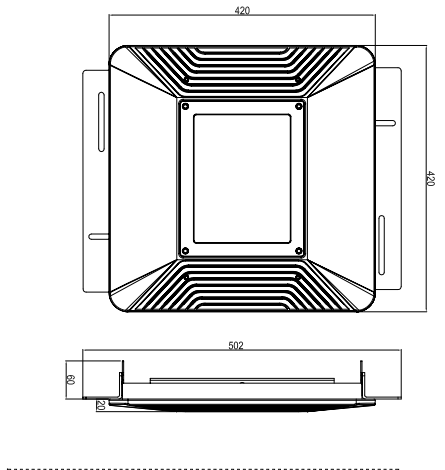

### MECHANICAL SPECIFICATIONS

Minimum IK Rating:	IK09
IP Protection Rating:	IP65
Nominal Dimensions:	420x420x140mm
Construction Material:	Die Cast Aluminium Alloy
Standard Colour/Finish:	Powdercoated White
Recommended Ambient Temp:	-40°C - 50°C
Nominal Net Weight:	7.8KG

All product details are subject to change without notice. Final specifications may vary.

CP800 DIMENSIONS (CP800 SURFACE MOUNTED)

**CP800 SERIES  
VARIOUS MOUNTING  
OPTIONS**

**CP800STX  
Thru-Canopy Mounted**

**CP800  
Surface Mounted**

**CP800  
Recessed 42x420mm**

**CP500R  
Recessed 600x600mm**