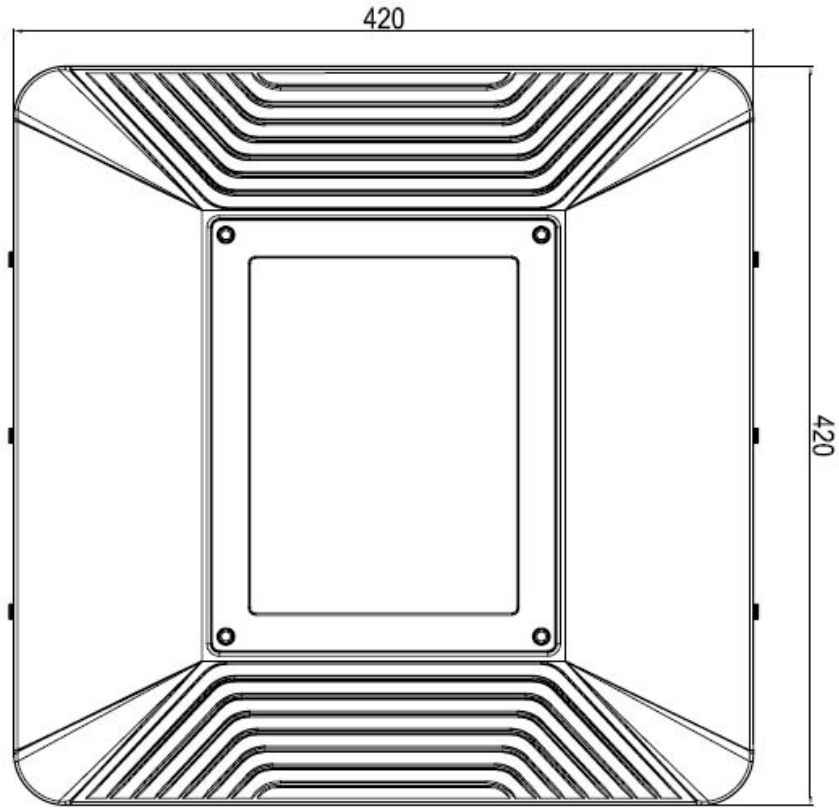

CP800 DIMENSIONS (CP800 SURFACE MOUNTED)