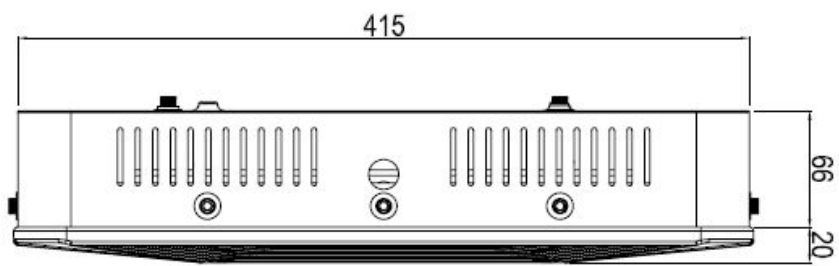

CP800 DIMENSIONS (CP800 SURFACE MOUNTED)