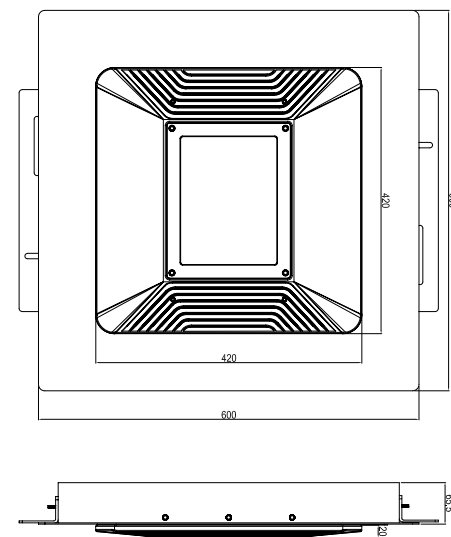

All product details are subject to change without notice. Final specifications may vary.

CP800 DIMENSIONS (CP800 SURFACE MOUNTED)

**CP800 SERIES  
VARIOUS MOUNTING  
OPTIONS**

**CP800STX  
Thru-Canopy Mounted**

**CP800  
Surface Mounted**

**CP800  
Recessed 42x420mm**

**CP500R  
Recessed 600x600mm**