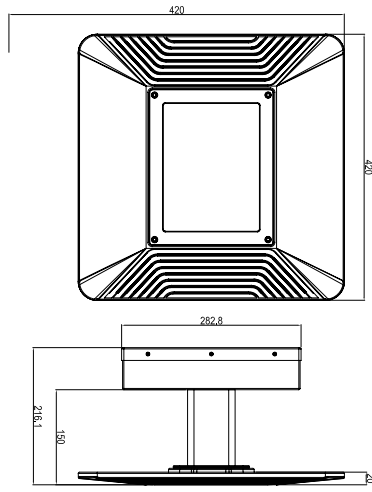

### MECHANICAL SPECIFICATIONS

Minimum IK Rating:	IK09
IP Protection Rating:	IP65
Nominal Dimensions:	420x420x140mm
Construction Material:	Die Cast Aluminium Alloy
Standard Colour/Finish:	Powdercoated White
Recommended Ambient Temp:	-40°C - 50°C
Nominal Net Weight:	7.8KG

### ORDERING INFORMATION

Model Number:	<b>CP800</b>
Specify LED CCT:	<b>3000K / 4000K / 5000K / 6500K</b>
Specify Beam Angle:	<b>120° / 90°x60°</b>
Specify Wattage:	<b>75W / 110W / 150W</b>
Input Voltage Option:	<b>90-277VAC / 24VDC</b>
Dimming Option:	<b>Non Dimmable / DALI / 1-10V / Sensor</b>

All product details are subject to change without notice. Final specifications may vary.

CP800 DIMENSIONS (CP800 SURFACE MOUNTED)

**CP800 SERIES  
VARIOUS MOUNTING  
OPTIONS**

**CP800STX  
Thru-Canopy Mounted**

**CP800  
Surface Mounted**

**CP800  
Recessed 42x420mm**

**CP500R  
Recessed 600x600mm**